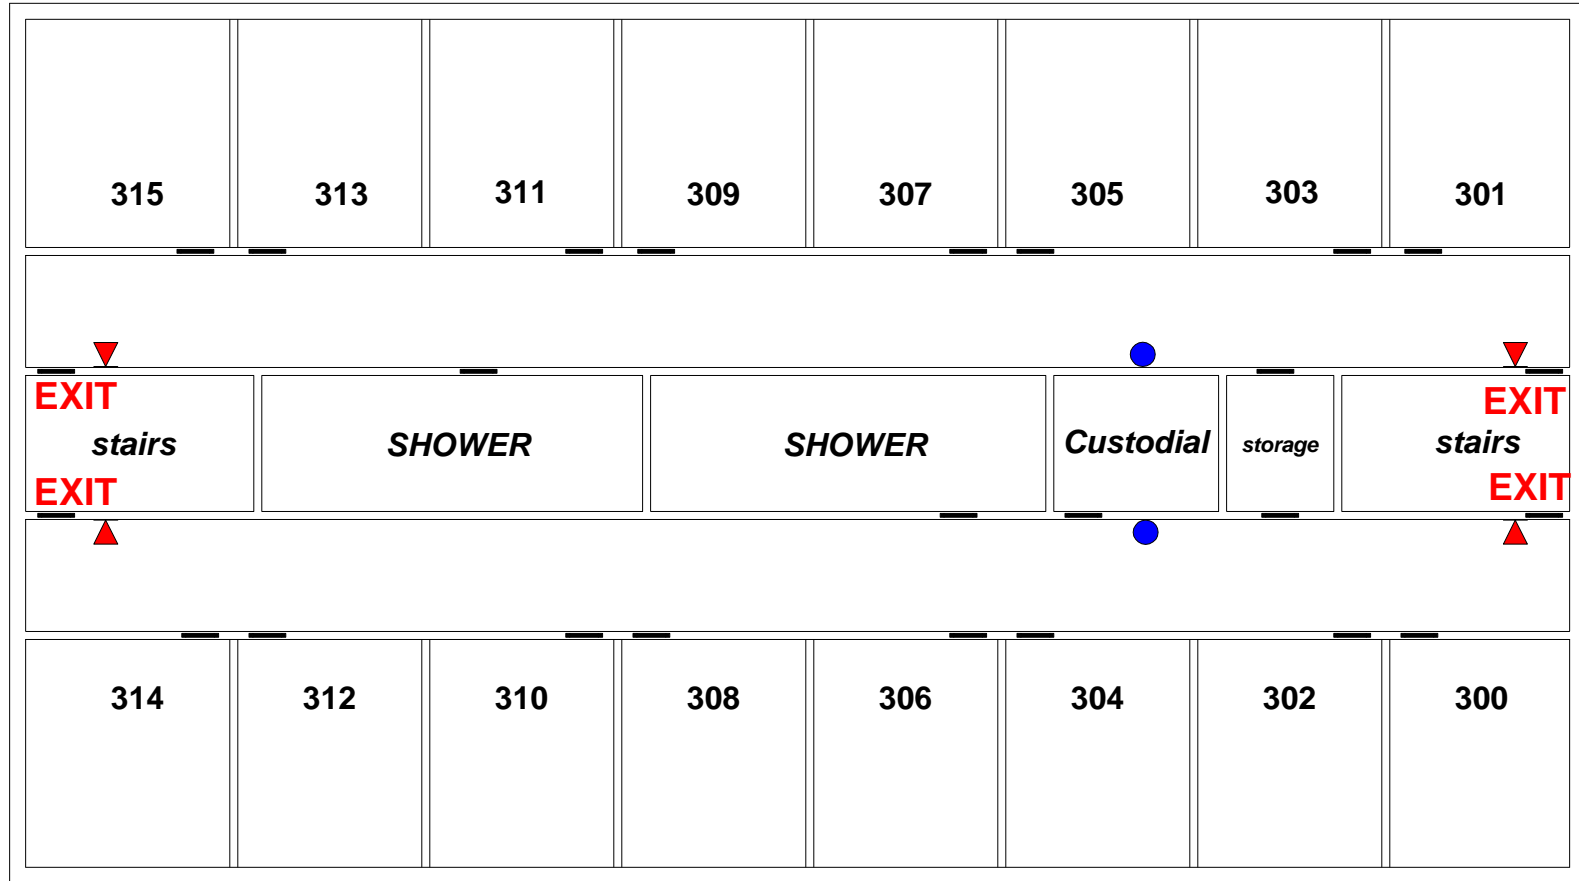

JUNIATA COLLEGE TERRACE HALL 3rd FLOOR

Campus

Parking Lot