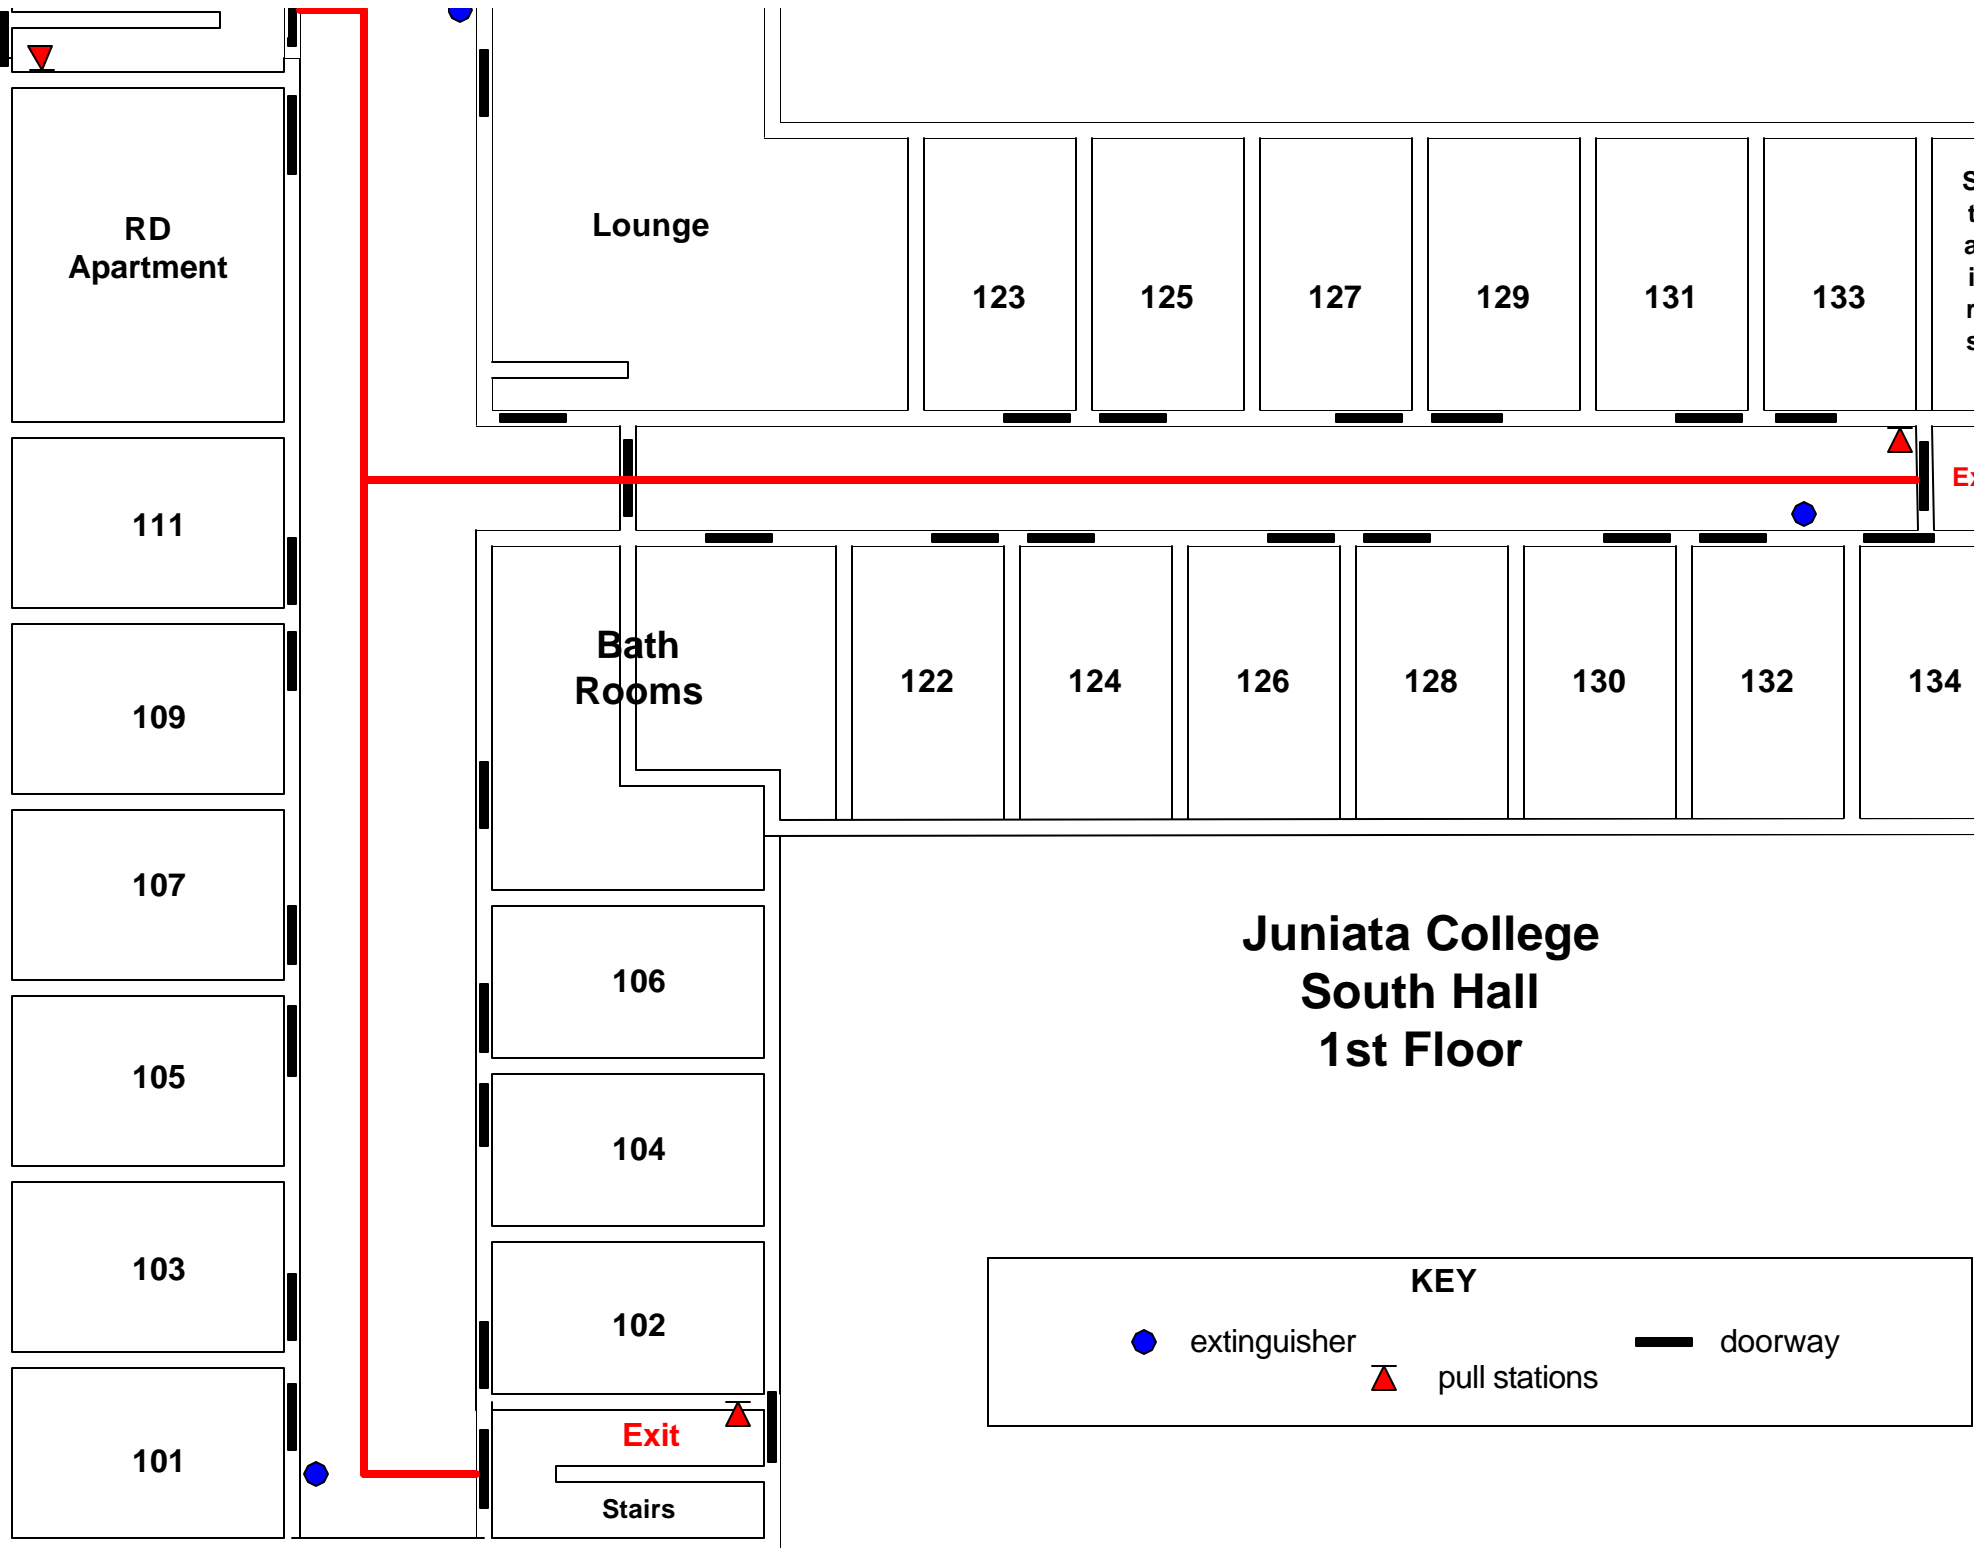

kit

**Juniata College
South Hall
1st Floor**

KEY

- extinguisher
- ▲ pull stations
- doorway